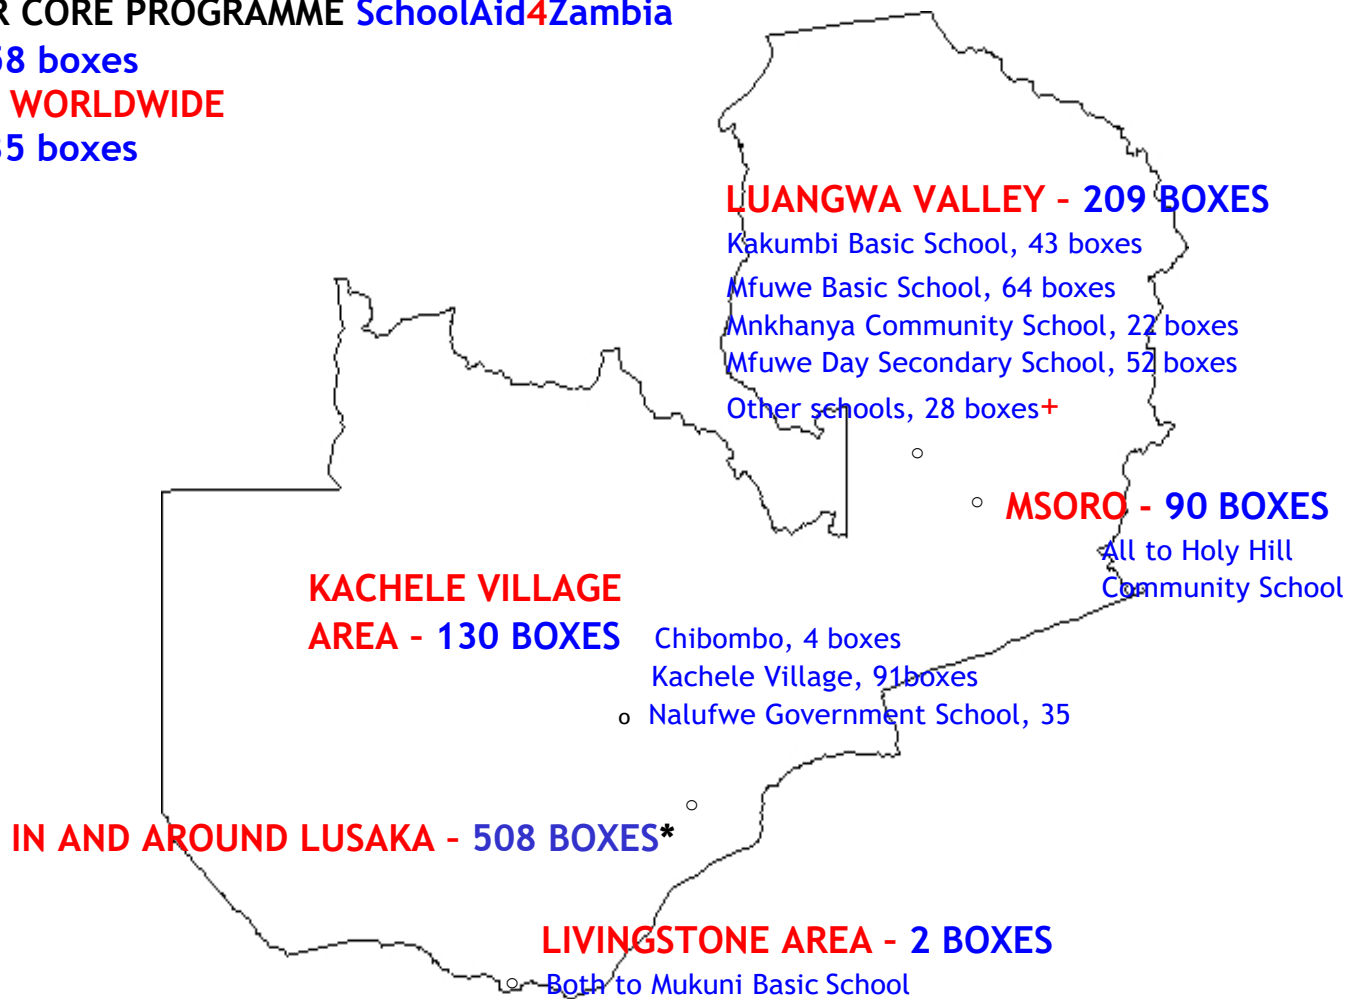

The Destinations of where we have sent donors' Literacy Boxes

IN OUR CORE PROGRAMME SchoolAid4Zambia

958 boxes

TOTAL WORLDWIDE

1135 boxes

*** In and around Lusaka**

Good Shepherd Ministries	72 boxes*
St. Stephens	25 boxes
Chainda Basic School	70 boxes
David Livingstone Community School	26 boxes
Peter Phiri	75 boxes
Manaca Community School	52 boxes
Burma Road School	9 boxes
Kutemwa School, Chongwe	40 boxes
Old MacDonald's Farm Project	3 boxes
George Compound School	26 boxes
Jedidiah Learning Steps	39 boxes
Taonga Community School	51 boxes
Chileshe Chopala	9 boxes
Twalimba, Meanwood	4 boxes
Chishiko	5 boxes
Arise Ruth	2 boxes
Total	508 boxes

* See next page for breakdown of recipient schools

OTHER LITERACY BOXES TO ZAMBIA

Chawama Basic School, Lusaka	1 box
Matilyo Basic School, Central Province	1 box
Mawimba Bush Camp Basic School	1 box
Itshi-Tezhi Basic School	1 box
Total	4 boxes

WYE VALLEY ZAMBIAN PROJECT

Libala Basic School	2 box
Kabwata Basic School	4 boxes
Mkandawire Basic School	2 boxes
Chilenje Basic School	2 boxes
Luyando orphanage	5 boxes
TOTAL	15 boxes

177 Literacy Boxes sent outside of Zambia

Some of these Schools, namely David Livingstone Community, Manaca Community, Kutemwa, George Compound, Jedidiah Learning Steps have continued to receive regular Literacy Boxes.

+ The 'other schools' to which boxes have been sent in the Luangwa Valley are: